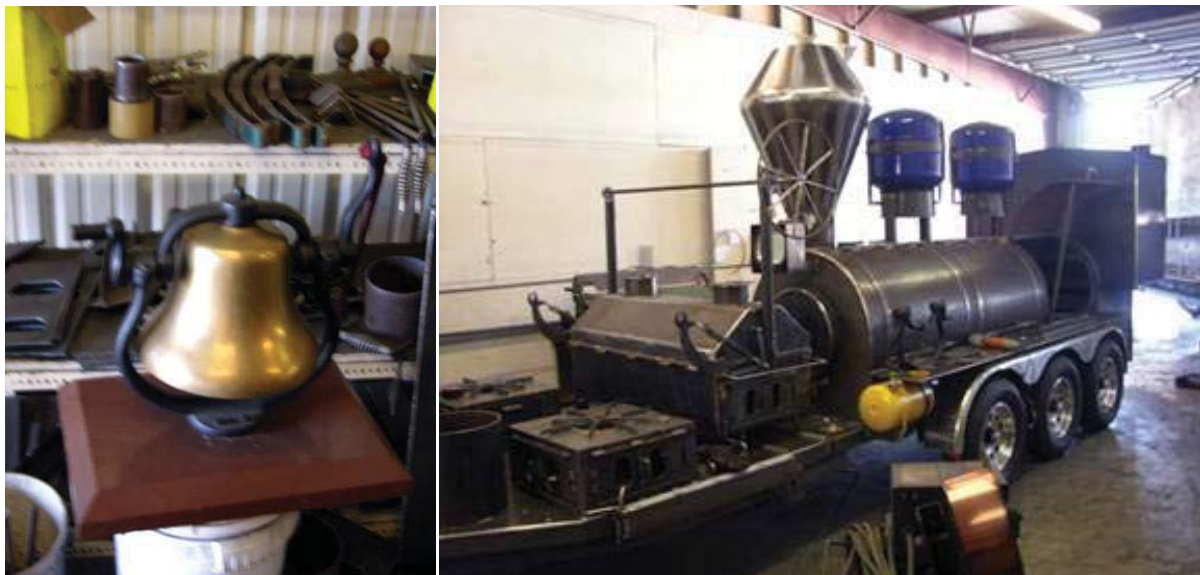

Made recently at BBQ Pits by Klose is a 30" or 36" diameter by 10ft main chamber Mobile Smoker. We invented a 36" x 60" double door PIZZA Oven that covers over the double wall insulated Firebox.

AMAZING HUGE GAS/WOOD PIZZA OVEN 900 DEGREE

It has a real operating air Train Whistle, Real Brass Train Bell
3000 Honda EU Generator, 350 watt LED Headlight,
black felt skirts to cover the wheels, so the red Train wheels can bolt on.

30ft Locomotive Train Smoker Real Bell & Whistle/ 4 Sinks / Pizza Ovens
BBQ Pits by Klose www.bbqpits.com 1-800-487-7487 david@bbqpits.com

30ft Locomotive Train Smoker Real Bell & Whistle/ 4 Sinks / Pizza Ovens
BBQ Pits by Klose www.bbqpits.com 1-800-487-7487 david@bbqpits.com

**30ft Locomotive Train Smoker Real Bell & Whistle/ 4 Sinks / Pizza Ovens
BBQ Pits by Klose www.bbqpits.com 1-800-487-7487 david@bbqpits.com**

BBQ Pits by Klose 1-713-686-8720 For Pictures Email: david@bbqpits.com 1-800-487-7487
www.bbqpits.com FAX: 1-713-686-8793 1355 JUDIWAY Houston, TX 77018 USA
The Train picture scene depicts Real RR scenes made in tile decoupage.